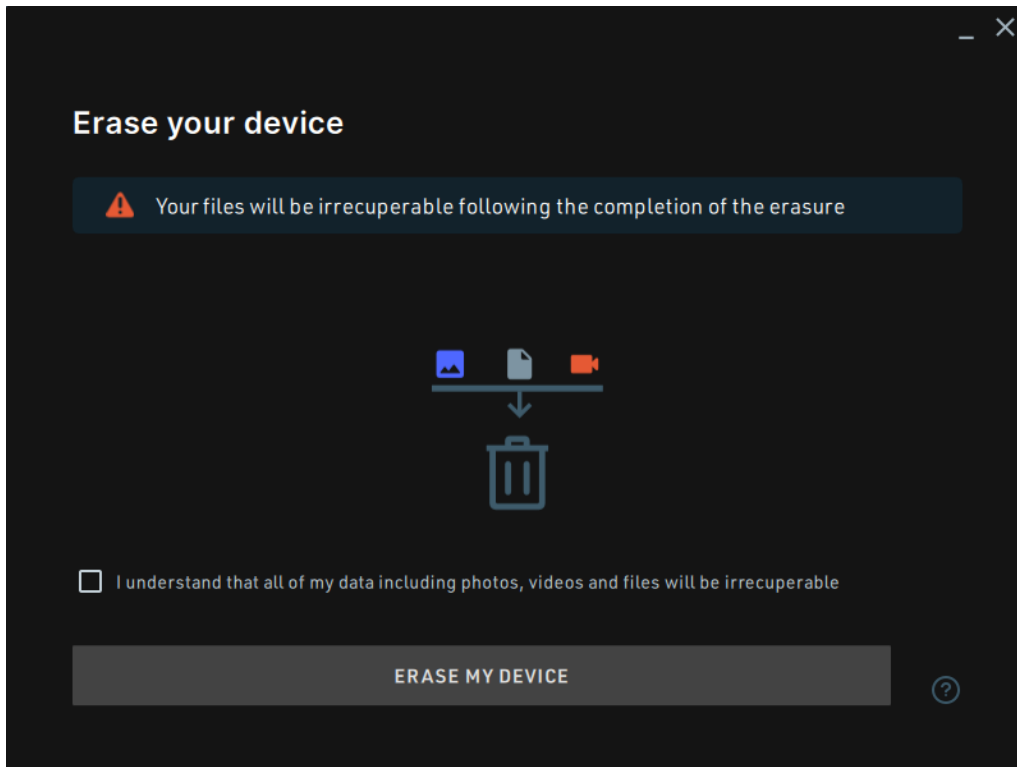

## 1 Welcome to Remote

Includes instructions for using Securaze Remote Ops for Windows 10 and Windows 11.

### 1.1 What is Remote

---

**Securaze Remote allows the erasure of your device directly in your known Windows environment.**

Need to erase your Windows device? Securaze Remote makes it easy.