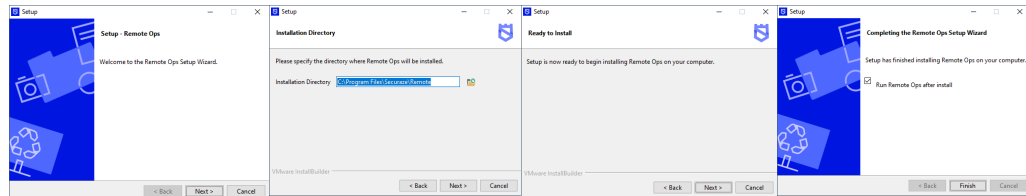

3 Remote Quick Start Guide

Securaze Remote allows secure erasure directly in your known Windows environment.

Install Securaze Remote

After starting the installer a security pop up may appear which you need to confirm to start the installation process.

1) Press "Next" to continue with the Setup wizard.
2) Choose the Installation Directory and Press "Next" to continue.
3) Choose the Installation Directory and Press "Next" to continue.
4) After the installation is finished press "Finish" to start Remote Ops to erase your device.

Start Securaze Remote

As soon Securaze Remote is installed on your system you can start it either directly after the installation or at any point later by starting it from the Desktop-Icon.