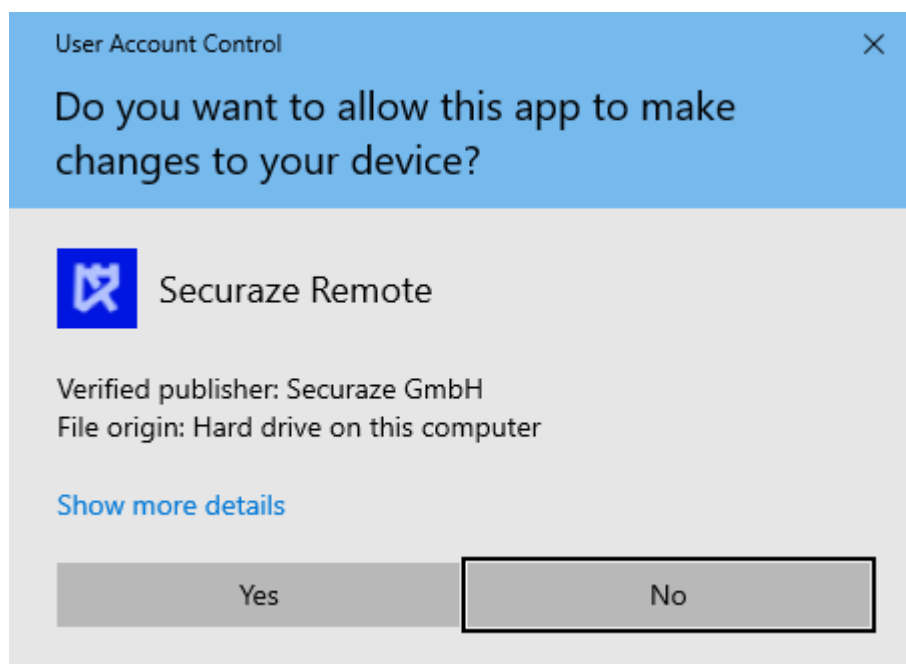

#### **2. Place Installer on USB Stick/ external medium**

In that case the Installer(.exe) will be downloaded in advanced from a given URL or from Securaze Dashboard and is placed on the USB stick.

#### **3. Push & Run installer via an endpoint management system**

In that case the Installer MSI-Package will be uploaded in the company endpoint

management system (e.g. InTune). The company endpoint management system pushes the MSI-Package on the device and installs it.

## 2.3 How to install Remote

---

To install Remote on your Windows 10 / 11 system, you need to run the installer.

If you have administrator rights:

1. **After starting the installer a security pop up may appear which you need to confirm to start the installation process.**

2. **Press "Next" to continue with the Setup wizard.**

3. Choose the Installation Directory and Press "Next" to continue.

4. Press "Next" to start the install process.

5. After the installation is finished press "Finish" to start Remote Ops to erase your device.