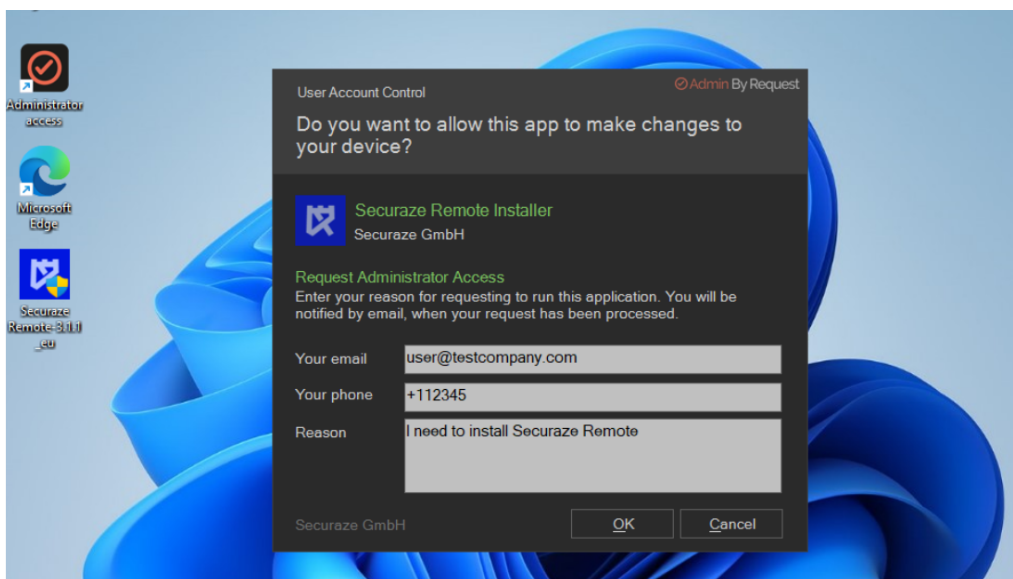

2. **Press "Next" to continue with the Setup wizard.**

3. Choose the Installation Directory and Press "Next" to continue.

4. Press "Next" to start the install process.

5. After the installation is finished press "Finish" to start Remote Ops to erase your device.

If you do NOT have administrator rights and are allowed to use 3rd party tool, such as "Admin by Request":

To begin with, it is necessary to install the tool locally on the device to be erased, such as the aforementioned "Admin By Request", which will then allow users to request temporary administrator rights to install and run Securaze remotely. Following, users can use the wizard to intuitively install Securaze Remote on their device.

Securaze Remote is located on the Securaze Dashboard via the Download section. For downloading the 3rd party tool, please visit the homepage of the chosen tool. (In our case, this can be found at <https://www.adminbyrequest.com/>).

After completing the download of both programs on target devices, your user will open "Admin By Request" to initiate the process.

After launching the 3rd party solution, a popup will appear where your user can then request temporary administrator rights to install and run Securaze Remote on their device.